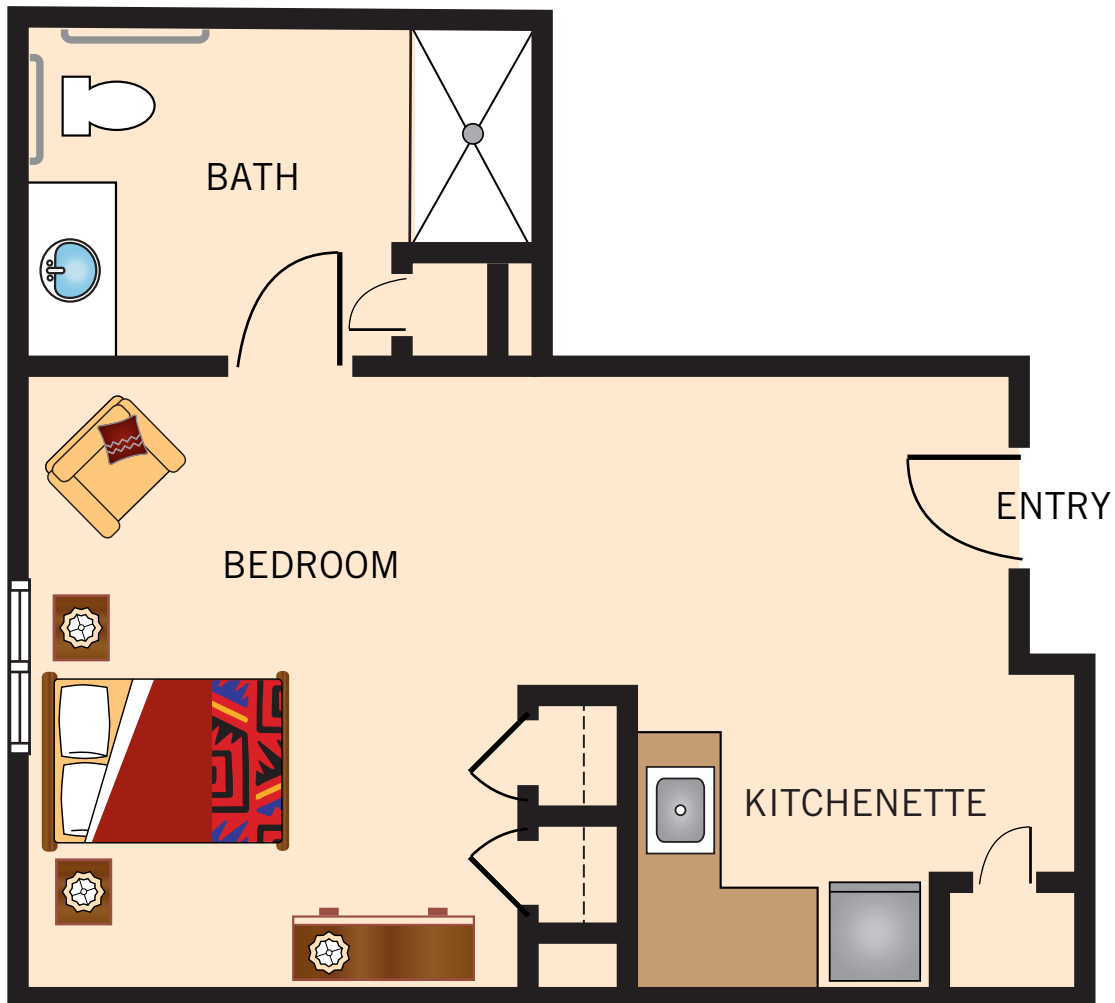

THE PRESTON

OF THE PARK CITIES

Elegant Boutique Living

THE BRIDGE

Floor Plan

**THE VILLANOVA  
DELUXE STUDIO**

452 Square Feet

Floor plans are not to scale and are shown for comparative purposes only.  
Actual apartment floor plans may have minor variations.

**THE ARMSTRONG  
GRAND STUDIO**

548 Square Feet

Floor plans are not to scale and are shown for comparative purposes only.  
Actual apartment floor plans may have minor variations.

5917 Sherry Lane • Dallas, TX 75225 • 469-904-1394 • watermarkcommunities.com  
A SILVERSTONE/WATERMARK RETIREMENT COMMUNITY