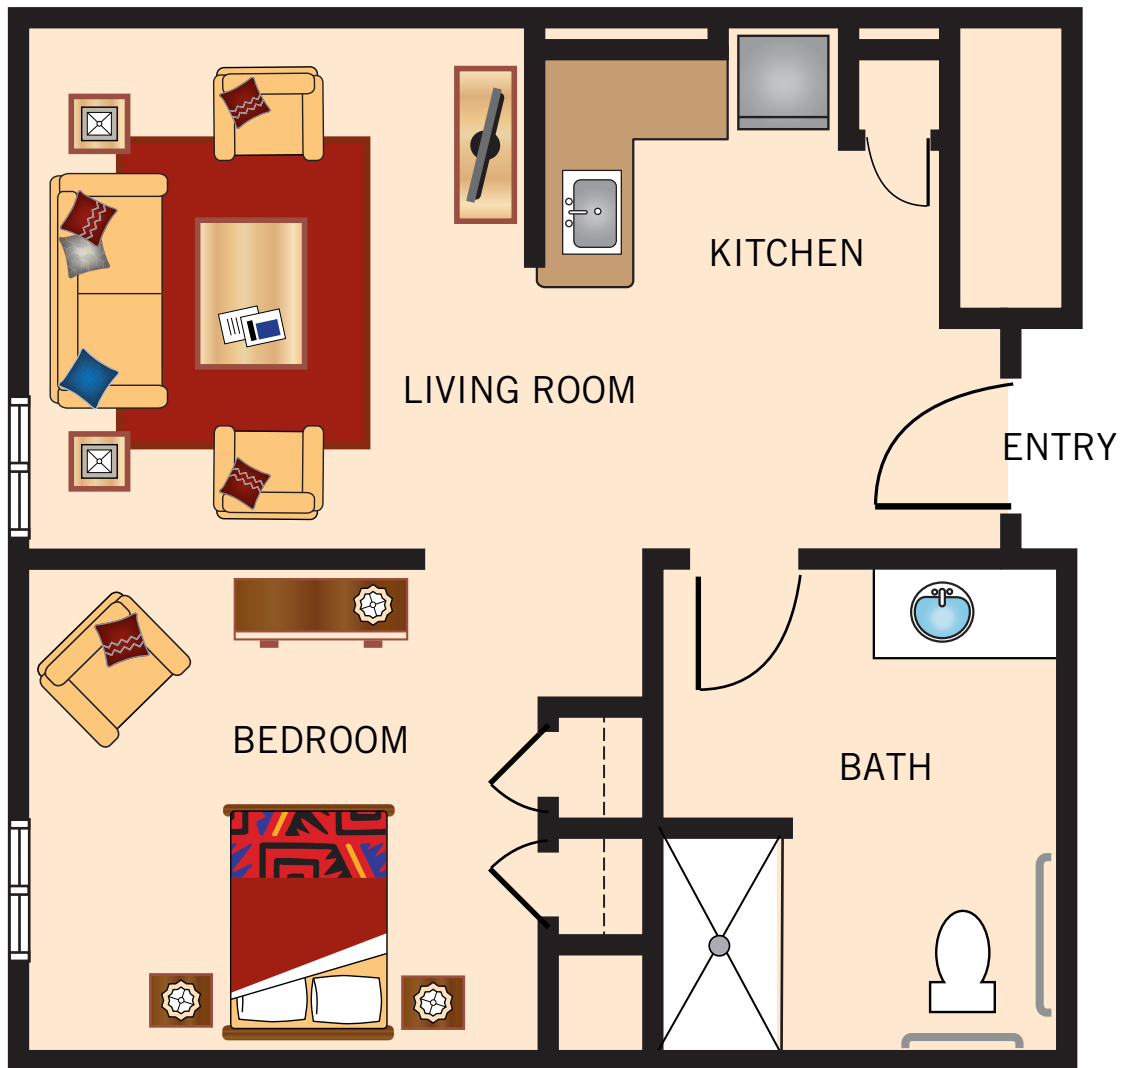

THE PRESTON

OF THE PARK CITIES

Elegant Boutique Living

THE BRIDGE

Floor Plan

**THE VILLANOVA  
DELUXE STUDIO**

452 Square Feet

Floor plans are not to scale and are shown for comparative purposes only.  
Actual apartment floor plans may have minor variations.

**THE ARMSTRONG  
GRAND STUDIO**

548 Square Feet

Floor plans are not to scale and are shown for comparative purposes only.  
Actual apartment floor plans may have minor variations.

5917 Sherry Lane • Dallas, TX 75225 • 469-904-1394 • watermarkcommunities.com  
A SILVERSTONE/WATERMARK RETIREMENT COMMUNITY